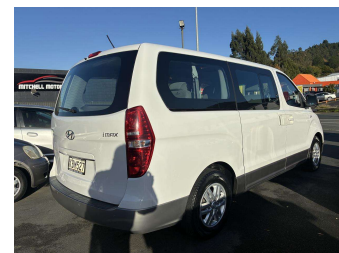

2016 Hyundai Imax 2.4P/4AT/LV/5DR/8S

Purchase Price **\$14,995**
Includes GST, Registration & Licensing

Finance may be available on this vehicle. Ask one of our friendly staff for more information.

Gain peace of mind with Mechanical Breakdown Insurance. **Ask us how.**

Top features

- » 8 Seater
- » ABS Braking
- » Air Bag(s)
- » Air Con
- » Air Conditioning
- » Alloys
- » Car Stereo
- » Central Locking
- » Central Locking
- » EFI
- » Electric Mirrors
- » Electric Windows
- » Power Steering
- » Rear Wiper
- » Reversing Camera

Body Style
4 door, Van

Odometer
201,643 km

Engine
2400 cc

Fuel Type
Petrol

Transmission
Automatic

Wheels
-

VIN
KMHWH81RMHU862937

Interior
Charcoal