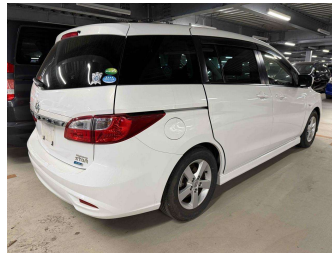

2012 Nissan Lafesta HIGHWAY STAR

Purchase Price **POA**
Includes GST, Registration & Licensing

Finance may be available on this vehicle. Ask one of our friendly staff for more information.

Gain peace of mind with Mechanical Breakdown Insurance. **Ask us how.**

Top features
None Listed

Body Style
-

Odometer
51,000 km

Engine
2000 cc

Fuel Type
Petrol

Transmission
CVT Auto

Wheels
-

VIN
-