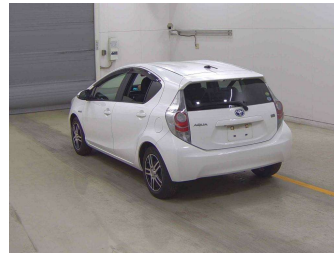

2013 Toyota AQUA S

Purchase Price **POA**
Includes GST, Registration & Licensing

Finance may be available on this vehicle. Ask one of our friendly staff for more information.

Gain peace of mind with Mechanical Breakdown Insurance. **Ask us how.**

Top features
None Listed

- Body Style
-
- Odometer
138,000 km
- Engine
1500 cc
- Fuel Type
-
- Transmission
CVT Auto
- Wheels
-
- VIN
-
- Interior
-
- Safety
-

- Reg No.
-
- Ext Colour
PEARL
- History
-
- Seats
-
- CO2 Emissions
-
- Energy Economy
-