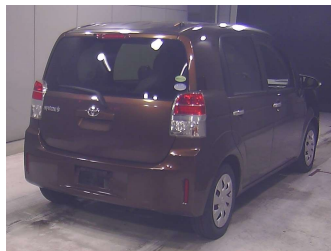

2013 Toyota SPADE F

Purchase Price **POA**
Includes GST, Registration & Licensing

Finance may be available on this vehicle. Ask one of our friendly staff for more information.

Gain peace of mind with Mechanical Breakdown Insurance. **Ask us how.**

Top features
None Listed

Body Style
-
Odometer
76,000 km
Engine
1500 cc
Fuel Type
Petrol
Transmission
CVT Auto
Wheels
-
VIN
-
Interior
-
Safety
-

Reg No.
-
Ext Colour
Brown
History
-
Seats
-
CO2 Emissions
-
Energy Economy
-