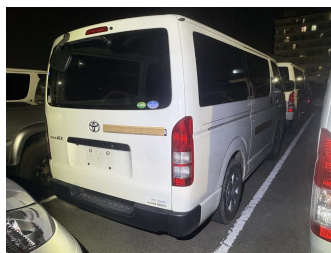

# 2019 Toyota REGIUS ACE VAN DX 5D

**Purchase Price** **POA**  
Includes GST, Registration & Licensing

Finance may be available on this vehicle. Ask one of our friendly staff for more information.

Gain peace of mind with Mechanical Breakdown Insurance. **Ask us how.**

**Top features**  
None Listed

Body Style  
-

Odometer  
**102,000 km**

Engine  
**2800 cc**

Fuel Type  
**Diesel**

Transmission  
**CVT Auto**

Wheels  
-

VIN  
-