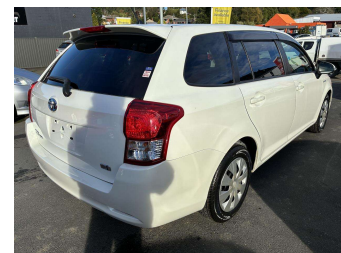

2013 Toyota Corolla FIELDER HYBRID

Purchase Price **\$12,995**

Includes GST
Excludes on-road costs of \$395

Finance may be available on this vehicle. Ask one of our friendly staff for more information.

Gain peace of mind with Mechanical Breakdown Insurance. **Ask us how.**

Body Style
4 door, Station Wagon

Odometer
93,226 km

Engine
1500 cc

Fuel Type
Petrol - Hybrid

Transmission
CVT Auto, Front Wheel

Wheels
-

VIN
7AT0H607X26008725

Interior
Black