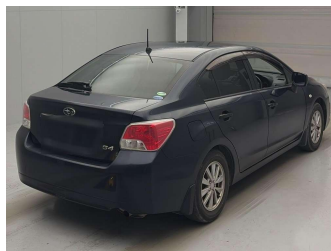

2014 Subaru Impreza G4 1.6I-L

Purchase Price **POA**
Includes GST, Registration & Licensing

Finance may be available on this vehicle. Ask one of our friendly staff for more information.

Gain peace of mind with Mechanical Breakdown Insurance. **Ask us how.**

Top features
None Listed

Body Style
-
Odometer
135,000 km

Engine
1600 cc
Fuel Type
Petrol

Transmission
CVT Auto

Wheels
-

VIN
-

Interior
-

Safety
-