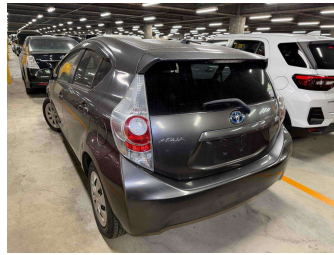

2014 Toyota AQUA S

Purchase Price **POA**
Includes GST, Registration & Licensing

Finance may be available on this vehicle. Ask one of our friendly staff for more information.

Gain peace of mind with Mechanical Breakdown Insurance. **Ask us how.**

Top features
None Listed

Body Style
-

Odometer
63,000 km

Engine
1500 cc

Fuel Type
-

Transmission
CVT Auto

Wheels
-

VIN
-

Interior
-

Safety
-

Reg No.
-

Ext Colour
Grey

History
-

Seats
-

CO2 Emissions
-

Energy Economy
-