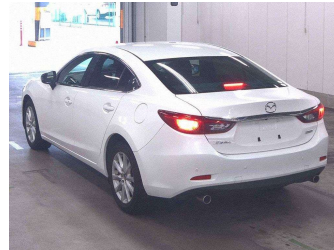

# 2015 Mazda Atenza SEDAN 20S PROACTIVE

**Purchase Price** **POA**  
Includes GST, Registration & Licensing

Finance may be available on this vehicle. Ask one of our friendly staff for more information.

Gain peace of mind with Mechanical Breakdown Insurance. **Ask us how.**

**Top features**  
None Listed

- Body Style  
-
- Odometer  
**99,000 km**
- Engine  
**2000 cc**
- Fuel Type  
**Petrol**
- Transmission  
**Paddle Shift**
- Wheels  
-
- VIN  
-
- Interior  
-
- Safety  
-