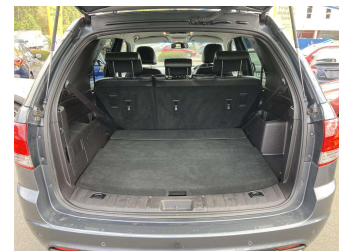

2016 Ford Territory Titanium

Purchase Price **$17,995**

Includes GST, Registration & Licensing Note: A Clean Car fee/rebate does not apply to this vehicle

Finance may be available on this vehicle. Ask one of our friendly staff for more information.

Gain peace of mind with Mechanical Breakdown Insurance. **Ask us how.**

Top features

- » 7 Seater
- » ABS Braking
- » Air Bag(s)
- » Air Con
- » Air Conditioning
- » All Electrics
- » Alloys
- » Bluetooth
- » Car Stereo
- » Central Locking
- » Central Locking
- » Child seat anchor poin...
- » Climate Control
- » Digital Display
- » EFI
- » Electric Mirrors
- » Electric Mirrors
- » Electric Seats

Body Style
4 door, SUV / 4x4

Odometer
176,021 km

Engine
2700 cc, V6

Fuel Type
Diesel

Transmission
Automatic, All Wheel Drive

Wheels
-

VIN
6FPAAAJGATGK24192

Interior
Black

Safety

Based on 2023 UCSR rating for 11-16 models

Reg No.
MMA196

Ext Colour
Grey

History
-

Seats
7 seats

CO2 Emissions
★☆☆☆☆
269 grams/km

Energy Economy
★☆☆☆☆

Annual fuel cost of $3,950
10.3L per 100km

Cost per year is an estimate based on diesel price of $2.00 per litre and an average distance of 14000 km includes Road User Charges. Emissions and Energy Economy figures standardised to 3P WLTP.

Stock ID: 3394

Mitchell Motor Court | Phone 03 453 0011 | Email mitchellmc@xtra.co.nz
299 Kaikorai Valley Road, Dunedin 9011, New Zealand
www.mitchellmotorcourt.co.nz