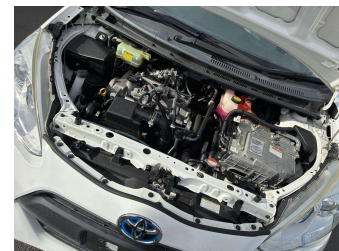

2015 Toyota AQUA L

Purchase Price **\$11,995**

Includes GST
Excludes on-road costs of \$395

Finance may be available on this vehicle. Ask one of our friendly staff for more information.

Gain peace of mind with Mechanical Breakdown Insurance. **Ask us how.**

Body Style
4 door, Hatchback

Odometer
84,900 km

Engine
1500 cc

Fuel Type
Petrol - Hybrid

Transmission
CVT Auto

Wheels
-

VIN
7AT0H65YX26450820

Interior
Black