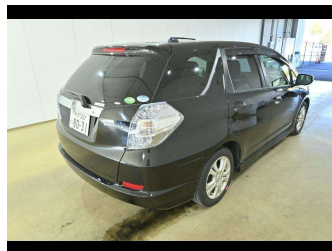

2012 Honda Fit SHUTTLE HYBRID SMART

Purchase Price **POA**
Includes GST, Registration & Licensing

Finance may be available on this vehicle. Ask one of our friendly staff for more information.

Gain peace of mind with Mechanical Breakdown Insurance. **Ask us how.**

Top features
None Listed

Body Style
-

Odometer
128,000 km

Engine
1300 cc

Fuel Type
Hybrid

Transmission
CVT Auto

Wheels
-

VIN
-

Interior
-

Safety
-

Reg No.
-

Ext Colour
Black

History
-

Seats
-

CO2 Emissions
-

Energy Economy
-