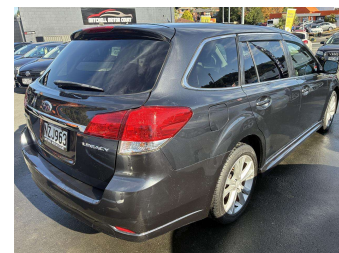

2012 Subaru Legacy 2.5 Eyesight

Purchase Price **\$10,995**
Includes GST, Registration & Licensing

Finance may be available on this vehicle. Ask one of our friendly staff for more information.

Gain peace of mind with Mechanical Breakdown Insurance. **Ask us how.**

Body Style
4 door, Station Wagon

Odometer
89,665 km

Engine
2500 cc

Fuel Type
Petrol

Transmission
Automatic, 4WD

Wheels
-

VIN
7AT0GF0BX21007656

Interior
Black