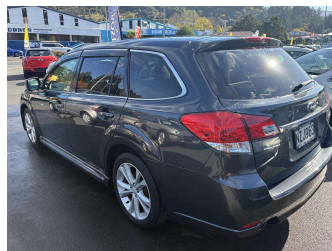

2012 Subaru Legacy 2.5 Eyesight

Purchase Price **\$10,995**
Includes GST, Registration & Licensing

Finance may be available on this vehicle. Ask one of our friendly staff for more information.

Gain peace of mind with Mechanical Breakdown Insurance. **Ask us how.**

Body Style
4 door, Station Wagon

Odometer
89,665 km

Engine
2500 cc

Fuel Type
Petrol

Transmission
Automatic, 4WD

Wheels
-

VIN
7AT0GF0BX21007656

Interior
Black