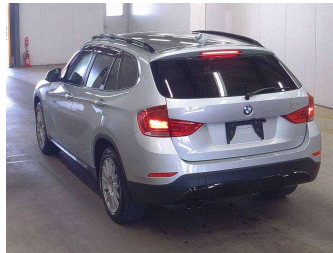

2013 BMW X1 4WD XDRIVE 20I SPORT

Purchase Price **POA**
Includes GST, Registration & Licensing

Finance may be available on this vehicle. Ask one of our friendly staff for more information.

Gain peace of mind with Mechanical Breakdown Insurance. **Ask us how.**

Top features
None Listed

Body Style
-

Odometer
71,000 km

Engine
2000 cc

Fuel Type
Petrol

Transmission
CVT Auto

Wheels
-

VIN
-