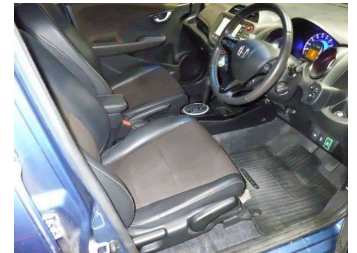

2012 Honda Fit SHUTTLE HV NAVI PREMIUM

Purchase Price **POA**
Includes GST, Registration & Licensing

Finance may be available on this vehicle. Ask one of our friendly staff for more information.

Gain peace of mind with Mechanical Breakdown Insurance. **Ask us how.**

Top features
None Listed

Body Style
-

Odometer
78,000 km

Engine
1300 cc

Fuel Type
-

Transmission
CVT Auto

Wheels
-

VIN
-

Interior
-

Safety
-

Reg No.
-

Ext Colour
Blue

History
-

Seats
-

CO2 Emissions
-

Energy Economy
-