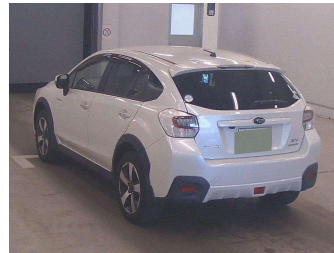

2014 Subaru Impreza XV HYBRID 4WD 2.0I-L

Purchase Price **POA**
Includes GST, Registration & Licensing

Finance may be available on this vehicle. Ask one of our friendly staff for more information.

Gain peace of mind with Mechanical Breakdown Insurance. **Ask us how.**

Top features
None Listed

Body Style
-

Odometer
94,000 km

Engine
2000 cc

Fuel Type
-

Transmission
CVT Auto

Wheels
-

VIN
-