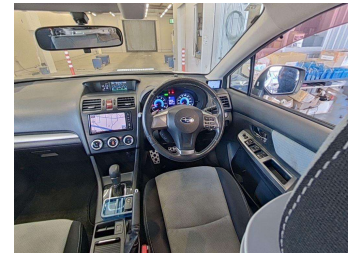

2014 Subaru Impreza XV HYBRID 4WD 2.0I-L

Purchase Price **POA**
Includes GST, Registration & Licensing

Finance may be available on this vehicle. Ask one of our friendly staff for more information.

Gain peace of mind with Mechanical Breakdown Insurance. **Ask us how.**

Top features
None Listed

Body Style
-

Odometer
94,000 km

Engine
2000 cc

Fuel Type
-

Transmission
CVT Auto

Wheels
-

VIN
-