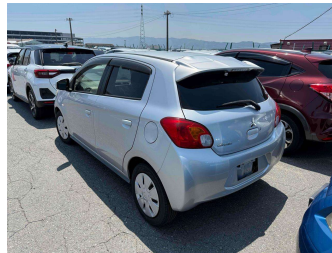

2015 Mitsubishi MIRAGE 5D G

Purchase Price
Includes GST, Registration & Licensing

POA

Finance may be available on this vehicle. Ask one of our friendly staff for more information.

Gain peace of mind with Mechanical Breakdown Insurance. **Ask us how.**

Top features

None Listed

- Body Style
-
- Odometer
57,000 km
- Engine
1000 cc
- Fuel Type
Petrol
- Transmission
CVT Auto
- Wheels
-
- VIN
-
- Interior
-
- Safety
-

- Reg No.
-
- Ext Colour
Silver
- History
-
- Seats
-
- CO2 Emissions
-
- Energy Economy
-