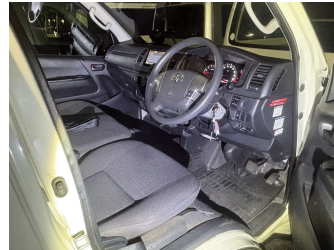

2020 Toyota Hiace VAN LONG DX 5D

Purchase Price **POA**
Includes GST, Registration & Licensing

Finance may be available on this vehicle. Ask one of our friendly staff for more information.

Gain peace of mind with Mechanical Breakdown Insurance. **Ask us how.**

Top features
None Listed

Body Style
-

Odometer
108,000 km

Engine
2800 cc

Fuel Type
Diesel

Transmission
CVT Auto

Wheels
-

VIN
-

Interior
-

Safety
-

Reg No.
-

Ext Colour
White

History
-

Seats
-

CO2 Emissions
-

Energy Economy
-