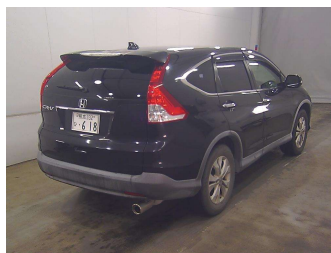

# 2012 Honda CR-V 20G

**Purchase Price** **POA**  
Includes GST, Registration & Licensing

Finance may be available on this vehicle. Ask one of our friendly staff for more information.

Gain peace of mind with Mechanical Breakdown Insurance. **Ask us how.**

**Top features**  
None Listed

Body Style  
-  
Odometer  
**132,000 km**

Engine  
**2000 cc**  
Fuel Type  
**Petrol**

Transmission  
**CVT Auto**

Wheels  
-

VIN  
-

Interior  
-

Safety  
-