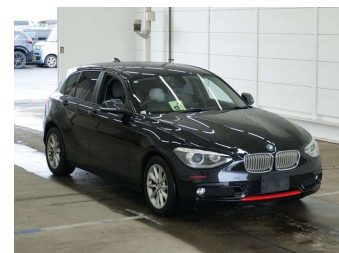

2015 BMW 1 SERIES 116I STYLE

Purchase Price **POA**
Includes GST, Registration & Licensing

Finance may be available on this vehicle. Ask one of our friendly staff for more information.

Gain peace of mind with Mechanical Breakdown Insurance. **Ask us how.**

Top features
None Listed

Body Style

-

Odometer
74,800 km

Engine
1600 cc

Fuel Type
Petrol

Transmission
CVT Auto

Wheels
-

VIN
-

Interior
-

Safety
-

Reg No.

-

Ext Colour
Black

History
-

Seats
-