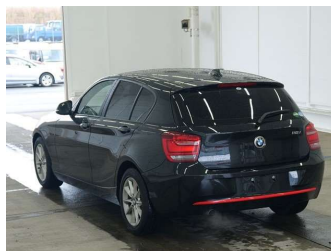

2015 BMW 1 SERIES 116I STYLE

Purchase Price **POA**
Includes GST, Registration & Licensing

Finance may be available on this vehicle. Ask one of our friendly staff for more information.

Gain peace of mind with Mechanical Breakdown Insurance. **Ask us how.**

Top features
None Listed

Body Style

-

Odometer
74,800 km

Engine
1600 cc

Fuel Type
Petrol

Transmission
CVT Auto

Wheels
-

VIN
-

Interior
-

Safety
-

Reg No.

-

Ext Colour
Black

History
-

Seats
-