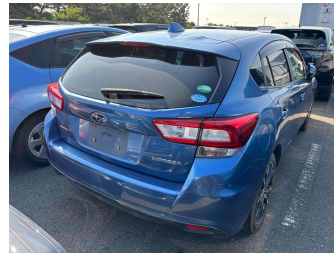

2017 Subaru Impreza WAGON 2.0I-L EYESIGHT

Purchase Price **POA**
Includes GST, Registration & Licensing

Finance may be available on this vehicle. Ask one of our friendly staff for more information.

Gain peace of mind with Mechanical Breakdown Insurance. **Ask us how.**

Top features
None Listed

Body Style
-

Odometer
97,000 km

Engine
2000 cc

Fuel Type
Petrol

Transmission
CVT Auto

Wheels
-

VIN
-