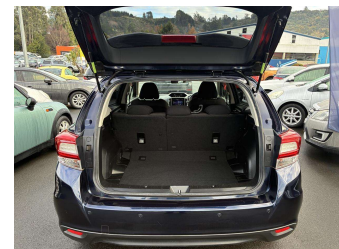

# 2018 Subaru Impreza SPORT 1.6I-L EYESIGHT

**Purchase Price** **\$12,995**

Includes GST  
Excludes on-road costs of \$395

Finance may be available on this vehicle. Ask one of our friendly staff for more information.

**Body Style**  
4 door, Hatchback

**Odometer**  
94,750 km

**Engine**  
1600 cc

**Fuel Type**  
Petrol

**Transmission**  
Automatic, Front Wheel

**Wheels**  
-

**VIN**  
7AT0GF09X26035383

**Interior**  
Black