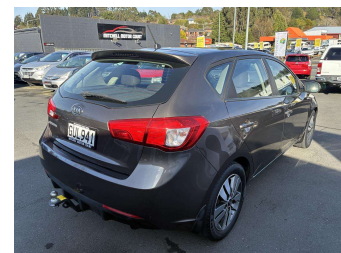

# 2013 Kia Cerato 2.0 Petrol Auto EX

**Purchase Price** **\$9,995**  
Includes GST, Registration & Licensing

Finance may be available on this vehicle. Ask one of our friendly staff for more information.

Body Style  
**4 door, Hatchback**

Odometer  
**151,703 km**

Engine  
**2000 cc**

Fuel Type  
**Petrol**

Transmission  
**Automatic, Front Wheel**

Wheels  
-

VIN  
**KNAFU512MD5740671**

Interior  
**Black**