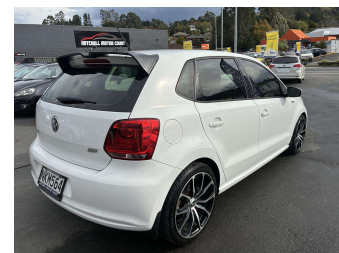

2012 Volkswagen Polo TSI Comfort Line

Purchase Price **\$9,995**
Includes GST, Registration & Licensing

Finance may be available on this vehicle. Ask one of our friendly staff for more information.

Gain peace of mind with Mechanical Breakdown Insurance. **Ask us how.**

Body Style
4 door, Hatchback

Odometer
72,674 km

Engine
1200 cc

Fuel Type
Petrol

Transmission
Automatic, Front Wheel

Wheels
-

VIN
WVWZZZ6RZCU026113

Interior
Black