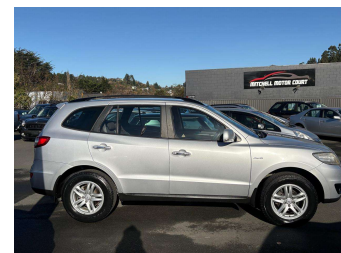

2011 Hyundai Santa Fe 2.2D CRDI

Purchase Price **\$7,995**
Includes GST, Registration & Licensing

Finance may be available on this vehicle. Ask one of our friendly staff for more information.

Gain peace of mind with Mechanical Breakdown Insurance. **Ask us how.**

Top features

- » 7 Seater
- » Alloys
- » EFI
- » Electric Mirrors
- » Electric Mirrors
- » Electric Windows
- » Power Steering
- » Remote Locking

Body Style
SUV / 4x4

Odometer
199,600 km

Engine
2200 cc

Fuel Type
Diesel