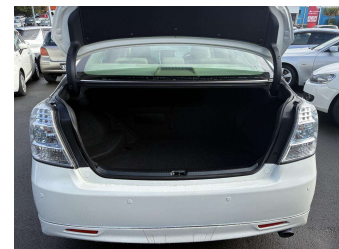

# 2012 Toyota SAI G TOURING SELECTION A PACKAGE

**Purchase Price** **\$12,995**

Includes GST  
Excludes on-road costs of \$395

Finance may be available on this vehicle. Ask one of our friendly staff for more information.

Body Style  
**4 door, Sedan**

Odometer  
**102,900 km**

Engine  
**2400 cc**

Fuel Type  
**Petrol - Hybrid**

Transmission  
**CVT Auto**

Wheels  
-

VIN  
**7AT0H661X26054435**

Interior  
**Brown**

Safety  

Based on 2025 VSRR rating

Reg No.  
-

Ext Colour  
**White**

History  
-

Seats  
**5 seats**

CO2 Emissions  
**★★★★☆**  
**132 grams/km**

Energy Economy  
**★★★★☆☆**  
**Annual fuel cost of \$2,230**  
**5.7L per 100km**