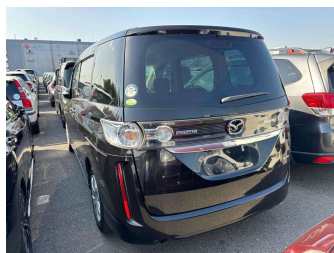

2012 Mazda BIANTE I STOP SMART EDTION

Purchase Price **POA**
Includes GST, Registration & Licensing

Finance may be available on this vehicle. Ask one of our friendly staff for more information.

Gain peace of mind with Mechanical Breakdown Insurance. **Ask us how.**

Top features
None Listed

Body Style	-
Odometer	101,924 km
Engine	2000 cc
Fuel Type	Petrol
Transmission	CVT Auto
Wheels	-
VIN	-
Interior	-
Safety	-

Reg No.	-
Ext Colour	Black
History	-
Seats	-
CO2 Emissions	-
Energy Economy	-