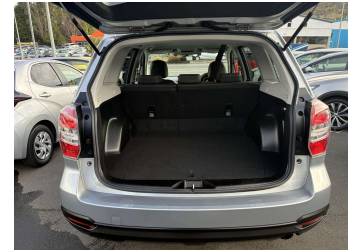

2015 Subaru Forester 4WD S-LIMITED

Purchase Price **\$19,995**
Includes GST, Registration & Licensing

Finance may be available on this vehicle. Ask one of our friendly staff for more information.

Gain peace of mind with Mechanical Breakdown Insurance. **Ask us how.**

Body Style
4 door, Station Wagon

Odometer
27,253 km

Engine
2000 cc

Fuel Type
Petrol

Transmission
CVT Auto, 4WD

Wheels
-

VIN
7AT0GF17X26055672

Interior
Black