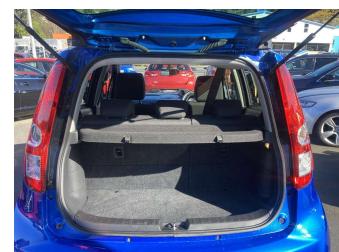

2011 Suzuki Splash

Purchase Price

$7,995

Includes GST
Excludes on-road costs of $295

Note: A Clean Car fee/rebate does not apply to this vehicle

Finance may be available on this vehicle. Ask one of our friendly staff for more information.

Gain peace of mind with Mechanical Breakdown Insurance. **Ask us how.**

Top features

- » 5 Seater
- » Air Bag(s)
- » Air Con
- » Air Conditioning
- » Alloys
- » Car Stereo
- » Central Locking
- » Central Locking
- » Child seat anchor poin...
- » EFI
- » Electric Mirrors
- » Electric Mirrors
- » Electric Windows
- » Power Steering
- » Rear Wiper
- » Remote Locking
- » Stereo

Body Style
4 door, Hatchback

Odometer
102,414 km

Engine
1200 cc

Fuel Type
Petrol

Transmission
Automatic, Front Wheel

Wheels
-

VIN
TSMEXB32S00553683

Interior
Black

Safety

Based on 2023 VSRR rating

Reg No.
-

Ext Colour
Blue

History
-

Seats
5 seats

CO2 Emissions
★★★★☆
139 grams/km

Energy Economy
★★★★☆☆

Annual fuel cost of $2,350
6L per 100km

Cost per year is an estimate based on petrol price of $2.80 per litre and an average distance of 14000 km. Emissions and Energy Economy figures standardised to 3P WLTP.

Stock ID: 3371