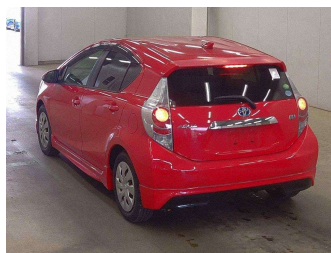

# 2013 Toyota AQUA G

**Purchase Price** **POA**  
Includes GST, Registration & Licensing

Finance may be available on this vehicle. Ask one of our friendly staff for more information.

Gain peace of mind with Mechanical Breakdown Insurance. **Ask us how.**

**Top features**  
None Listed

Body Style  
-

Odometer  
**73,000 km**

Engine  
**1500 cc**

Fuel Type  
-

Transmission  
**CVT Auto**

Wheels  
-

VIN  
-