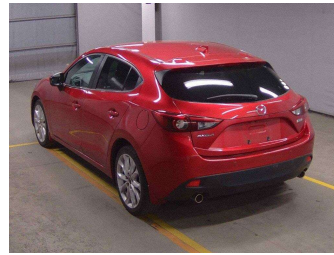

# 2015 Mazda Axela SPORT 20S TOURING L PACKAGE

**Purchase Price** **POA**  
Includes GST, Registration & Licensing

Finance may be available on this vehicle. Ask one of our friendly staff for more information.

Gain peace of mind with Mechanical Breakdown Insurance. **Ask us how.**

**Top features**  
None Listed

Body Style

-

Odometer

**106,000 km**

Engine

**2000 cc**