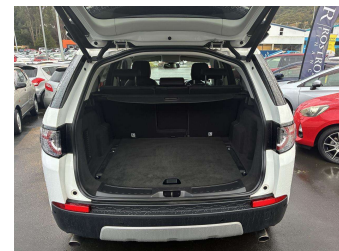

2015 Land Rover Discovery Sport HSE 4WD

Purchase Price **$25,995**

Includes GST
Excludes on-road costs of $395

Finance may be available on this vehicle. Ask one of our friendly staff for more information.

Gain peace of mind with Mechanical Breakdown Insurance. **Ask us how.**

Top features

- » 5 Seater
- » ABS Braking
- » Air Bag(s)
- » Air Con
- » Air Conditioning
- » Alloys
- » Car Stereo
- » Central Locking
- » Central Locking
- » Child seat anchor poin...
- » Climate Control
- » Digital Display
- » EFI
- » Electric Mirrors
- » Electric Mirrors
- » Electric Windows
- » Keyless Entry
- » Keyless Start

Body Style
4 door, SUV / 4x4

Odometer
79,064 km

Engine
2000 cc

Fuel Type
Petrol

Transmission
CVT Auto, 4WD

Wheels
-

VIN
SALCA2AG1FH534211

Interior
Black

Safety

Based on 2025 UCSR rating for 09-16 models

Reg No.
-

Ext Colour
White

History
-

Seats
5 seats

CO2 Emissions
★ ★ ★ ☆ ☆ ☆
213 grams/km

Energy Economy
★ ☆ ☆ ☆ ☆ ☆
Annual fuel cost not available

Cost per year is an estimate based on petrol price of $2.80 per litre and an average distance of 14000 km. Emissions and Energy Economy figures standardised to 3P WLTP.

Stock ID: 4578

Mitchell Motor Court | Phone 03 453 0011 | Email mitchellmc@xtra.co.nz
299 Kaikorai Valley Road, Dunedin 9011, New Zealand
www.mitchellmotorcourt.co.nz