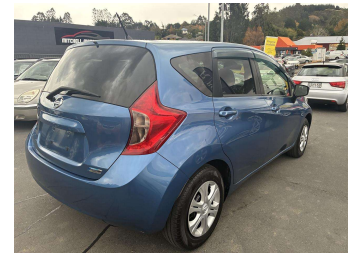

2015 Nissan Note X DIG-S EMERGENCY BRAKE

Purchase Price **\$9,995**

Includes GST
Excludes on-road costs of \$395

Finance may be available on this vehicle. Ask one of our friendly staff for more information.

Body Style
4 door, Hatchback

Odometer
75,248 km

Engine
1200 cc

Fuel Type
Petrol

Transmission
CVT Auto

Wheels
-

VIN
E12-345688

Interior
Black

Safety

Based on 2025 VSRR rating

Reg No.

-

Ext Colour
Blue

History

-

Seats
5 seats