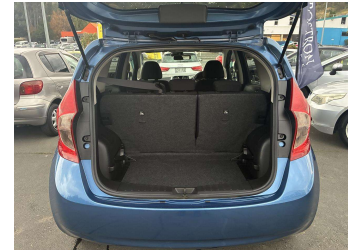

2015 Nissan Note X DIG-S EMERGENCY BRAKE

Purchase Price **$9,995**

Includes GST
Excludes on-road costs of $395

Finance may be available on this vehicle. Ask one of our friendly staff for more information.

Gain peace of mind with Mechanical Breakdown Insurance. **Ask us how.**

Top features

- » 5 Seater
- » ABS Braking
- » Air Bag(s)
- » Air Con
- » Air Conditioning
- » Car Stereo
- » Central Locking
- » Central Locking
- » Child seat anchor poin...
- » Climate Control
- » Digital Display
- » Electric Mirrors
- » Electric Mirrors
- » Electric Windows
- » Power Steering
- » Rear Wiper
- » Remote Locking
- » Stereo

Body Style
4 door, Hatchback

Odometer
75,248 km

Engine
1200 cc

Fuel Type
Petrol

Transmission
CVT Auto

Wheels
-

VIN
E12-345688

Interior
Black

Safety

Based on 2025 VSRR rating

Reg No.

-

Ext Colour
Blue

History

-

Seats
5 seats

CO2 Emissions
★★★★☆
119 grams/km

Energy Economy
★★★★☆☆

Annual fuel cost of $2,000
5.1L per 100km

Cost per year is an estimate based on petrol price of $2.80 per litre and an average distance of 14000 km. Emissions and Energy Economy figures standardised to 3P WLTP.

Stock ID: 4819

Mitchell Motor Court | Phone 03 453 0011 | Email mitchellmc@xtra.co.nz
299 Kaikorai Valley Road, Dunedin 9011, New Zealand
www.mitchellmotorcourt.co.nz