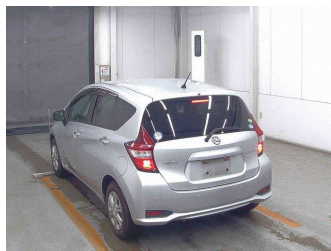

2017 Nissan Note E-POWER X

Purchase Price **POA**
Includes GST, Registration & Licensing

Finance may be available on this vehicle. Ask one of our friendly staff for more information.

Gain peace of mind with Mechanical Breakdown Insurance. **Ask us how.**

Top features
None Listed

Body Style
-

Odometer
98,247 km

Engine
1200 cc

Fuel Type
-

Transmission
CVT Auto

Wheels
-

VIN
-

Interior
-

Safety
-

Reg No.
-

Ext Colour
Silver

History
-

Seats
-

CO2 Emissions
-

Energy Economy
-

Stock ID: 4803

Mitchell Motor Court | Phone 03 453 0011 | Email mitchellmc@xtra.co.nz
299 Kaikorai Valley Road, Dunedin 9011, New Zealand
www.mitchellmotorcourt.co.nz