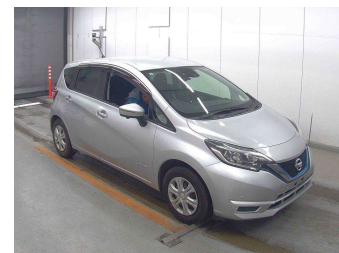

2017 Nissan Note E-POWER X

Purchase Price **POA**
Includes GST, Registration & Licensing

Finance may be available on this vehicle. Ask one of our friendly staff for more information.

Gain peace of mind with Mechanical Breakdown Insurance. **Ask us how.**

Top features
None Listed

Body Style
-

Odometer
98,247 km

Engine
1200 cc

Fuel Type
-

Transmission
CVT Auto

Wheels
-

VIN
-