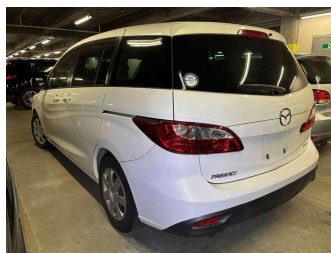

2012 Mazda Premacy 20E

Purchase Price **POA**
Includes GST, Registration & Licensing

Finance may be available on this vehicle. Ask one of our friendly staff for more information.

Gain peace of mind with Mechanical Breakdown Insurance. **Ask us how.**

Top features
None Listed

Body Style

-

Odometer
40,000 km

Engine
2000 cc

Fuel Type
Petrol

Transmission
CVT Auto

Wheels
-