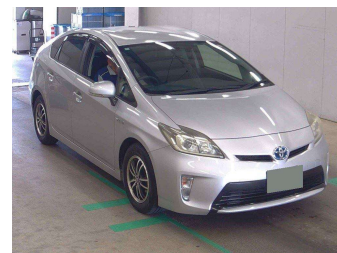

2012 Toyota PRIUS 5D S

Purchase Price **POA**
Includes GST, Registration & Licensing

Finance may be available on this vehicle. Ask one of our friendly staff for more information.

Gain peace of mind with Mechanical Breakdown Insurance. **Ask us how.**

Top features
None Listed

Body Style -
Odometer **106,000 km**
Engine **1800 cc**
Fuel Type -
Transmission **CVT Auto**
Wheels -
VIN -
Interior -
Safety -

Reg No. -
Ext Colour **Silver**
History -
Seats -
CO2 Emissions -
Energy Economy -