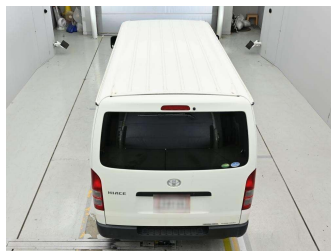

Toyota Hiace VAN LONGDX

Purchase Price
Includes GST, Registration & Licensing

POA

Finance may be available on this vehicle. Ask one of our friendly staff for more information.

Gain peace of mind with Mechanical Breakdown Insurance. **Ask us how.**

Top features

None Listed

Body Style

-

Odometer
96,000 km

Engine
2800 cc

Fuel Type
Diesel

Transmission
CVT Auto

Wheels
-

VIN
-

Interior
-

Safety
-

Reg No.

-

Ext Colour
White

History
-

Seats
-

CO2 Emissions
-

Energy Economy
-

-

Stock ID: 4764

Mitchell Motor Court | Phone 03 453 0011 | Email mitchellmc@xtra.co.nz
299 Kaikorai Valley Road, Dunedin 9011, New Zealand
www.mitchellmotorcourt.co.nz