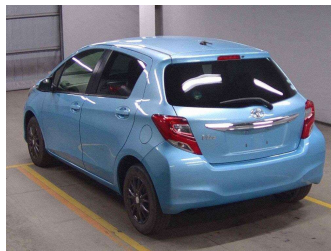

2015 Toyota Vitz F

Purchase Price **POA**
Includes GST, Registration & Licensing

Finance may be available on this vehicle. Ask one of our friendly staff for more information.

Gain peace of mind with Mechanical Breakdown Insurance. **Ask us how.**

Top features
None Listed

- Body Style
-
- Odometer
78,000 km
- Engine
1000 cc
- Fuel Type
Petrol
- Transmission
CVT Auto
- Wheels
-
- VIN
-
- Interior
-
- Safety
-

- Reg No.
-
- Ext Colour
Blue
- History
-
- Seats
-
- CO2 Emissions
-
- Energy Economy
-