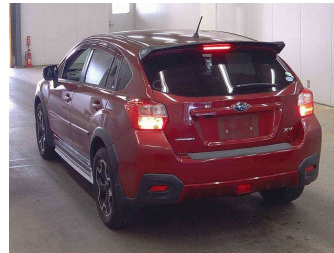

2013 Subaru Impreza XV 4WD 2.0I-L EYESIGHT

Purchase Price **POA**
Includes GST, Registration & Licensing

Finance may be available on this vehicle. Ask one of our friendly staff for more information.

Gain peace of mind with Mechanical Breakdown Insurance. **Ask us how.**

Top features
None Listed

Body Style
-

Odometer
21,000 km

Engine
2000 cc

Fuel Type
Petrol

Transmission
CVT Auto

Wheels
-

VIN
-