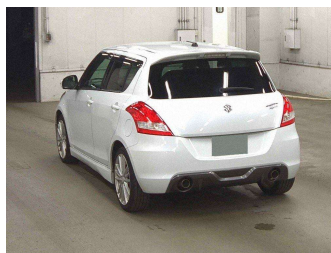

2012 Suzuki Swift SPORTS

Purchase Price **POA**
Includes GST, Registration & Licensing

Finance may be available on this vehicle. Ask one of our friendly staff for more information.

Gain peace of mind with Mechanical Breakdown Insurance. **Ask us how.**

Top features
None Listed

Body Style
-

Odometer
126,000 km

Engine
1600 cc

Fuel Type
Petrol

Transmission
Paddle Shift

Wheels
-

VIN
-