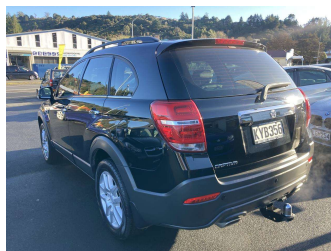

# 2017 Holden Captiva LS EQUIPE 2.4P/6AT

**Purchase Price** **\$14,995**  
Includes GST, Registration & Licensing

Finance may be available on this vehicle. Ask one of our friendly staff for more information.

Body Style  
**4 door, SUV**

Odometer  
**123,646 km**

Engine  
**2400 cc**

Fuel Type  
**Petrol**

Transmission  
**6-Speed Auto**

Wheels  
-

VIN  
**KL3CA26U9HB762951**

Interior  
**Black**