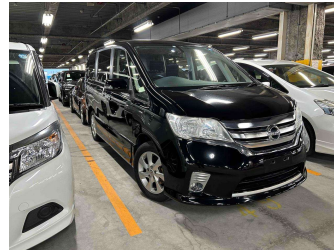

2012 Nissan Serena HIGHWAY STAR V SELECT

Purchase Price **POA**
Includes GST, Registration & Licensing

Finance may be available on this vehicle. Ask one of our friendly staff for more information.

Gain peace of mind with Mechanical Breakdown Insurance. **Ask us how.**

Top features
None Listed

Body Style

-

Odometer

125,000 km

Engine

2000 cc

Fuel Type