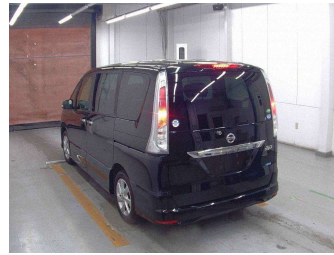

2012 Nissan Serena HIGHWAY STAR V SELECT

Purchase Price **POA**
Includes GST, Registration & Licensing

Finance may be available on this vehicle. Ask one of our friendly staff for more information.

Gain peace of mind with Mechanical Breakdown Insurance. **Ask us how.**

Top features
None Listed

Body Style

-

Odometer

125,000 km

Engine

2000 cc

Fuel Type